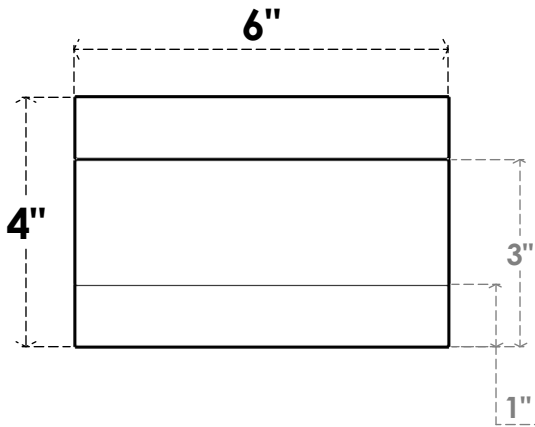

ITEM NUMBER: RFTURO060X04000X32000X004CLE00RCPR

6"W X 4"H X 32"L TIMBERTHANE ROUGH CEDAR CLEMMONS FAUX WOOD OPEN RAFTER TAIL, 4"L END, PRIMED TAN

SIDE PROFILE

FRONT PROFILE

ISOMETRIC

GENERATED DATE : 03/02/2023