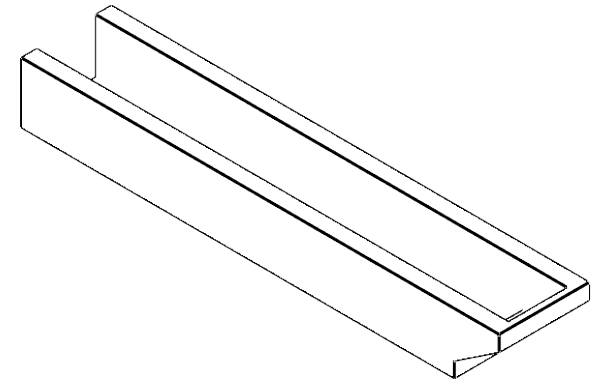

ITEM NUMBER: RFTURO060X04000X32000X004CLE00RCPR

6"W X 4"H X 32"L TIMBERTHANE ROUGH CEDAR CLEMMONS FAUX WOOD OPEN RAFTER TAIL, 4"L END, PRIMED TAN

SIDE PROFILE

FRONT PROFILE

ISOMETRIC

GENERATED DATE : 03/02/2023

EKENA MILLWORK
 2300 WEST MAIN ST.
 CLARKSVILLE, TX 75426
 TOLL FREE: 866-607-0453
 WWW.EKENAMILLWORK.COM

NOTES

1. INSTALLATION TO BE COMPLETED IN ACCORDANCE WITH MANUFACTURER'S SPECIFICATIONS.
2. DRAWING MAY NOT BE TO SCALE
3. THIS DRAWING IS INTENDED FOR DESIGN AND PLANNING PURPOSES ONLY.
4. ALL INFORMATION CONTAINED HEREIN WAS CURRENT AT THE TIME OF DEVELOPMENT BUT MUST BE REVIEWED AND APPROVED BY THE PRODUCT MANUFACTURER TO BE CONSIDERED ACCURATE.
5. TIMBERTHANE ARCHITECTURAL PRODUCTS ARE MADE FROM HIGH DENSITY URETHANE AND COME FACTORY PRIMED