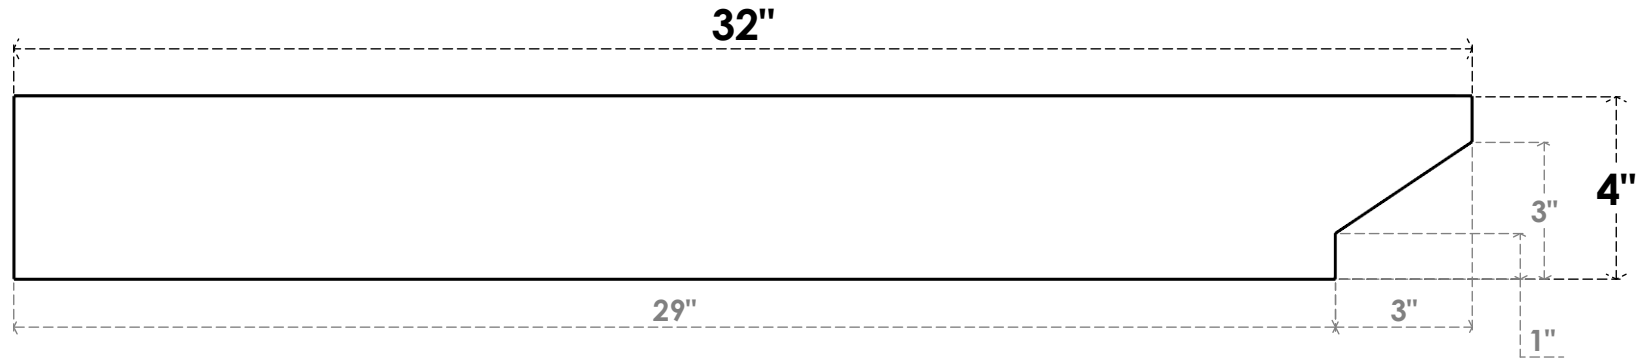

ITEM NUMBER: RFTURO060X04000X32000X004CLE00RCPR

6"W X 4"H X 32"L TIMBERTHANE ROUGH CEDAR CLEMMONS FAUX WOOD OPEN RAFTER TAIL, 4"L END, PRIMED TAN

SIDE PROFILE

FRONT PROFILE

ISOMETRIC

GENERATED DATE : 03/02/2023